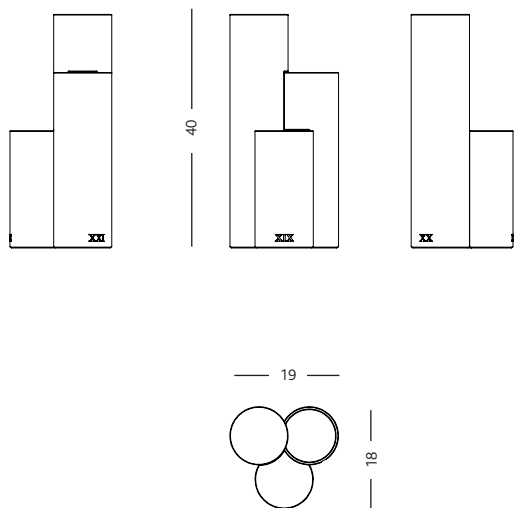

TAOLA LOW TABLE

Gazzaz Brothers

Legs in solid oak. Tray in woven red ribbon and craft paper.

12.500€