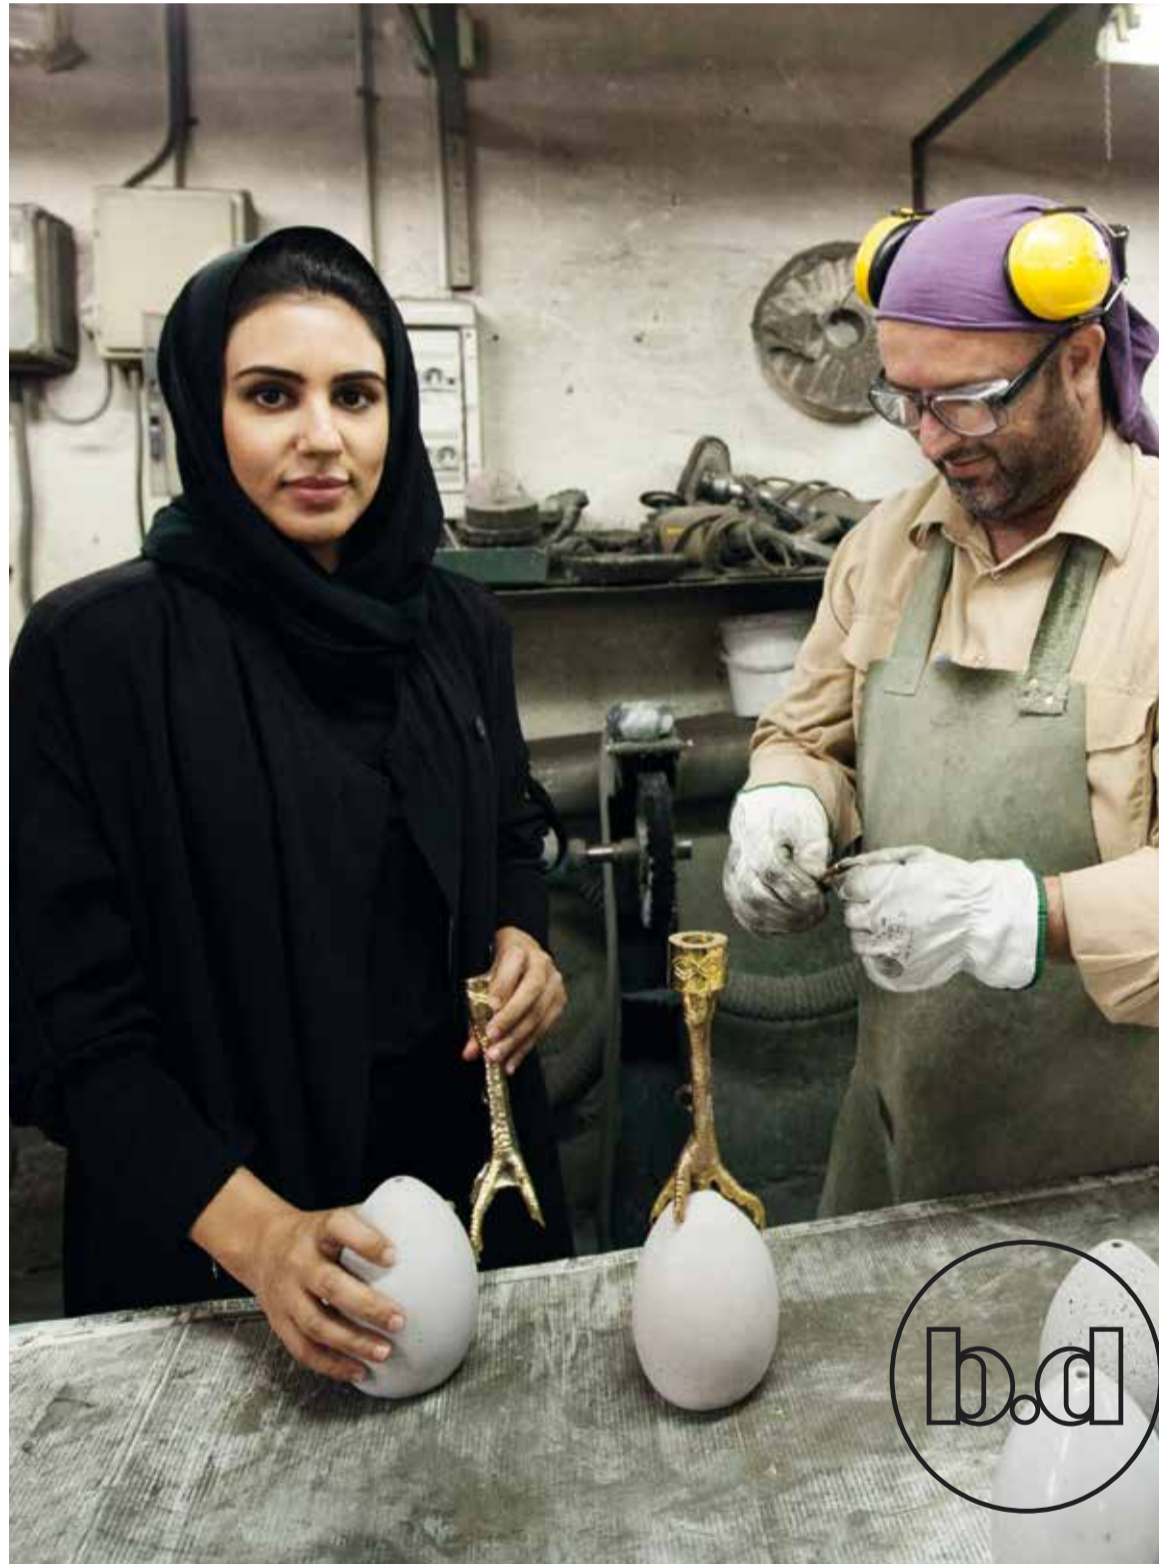

**art
editions**

Postcraft Collection
Walking Hen candleholder

Design by Aisha Al Sowaidi

Limited Edition of 8 units + 2 Artist proof + 2 Prototypes
24 carat gold plated cast brass claws and steel link.

Cement eggs.