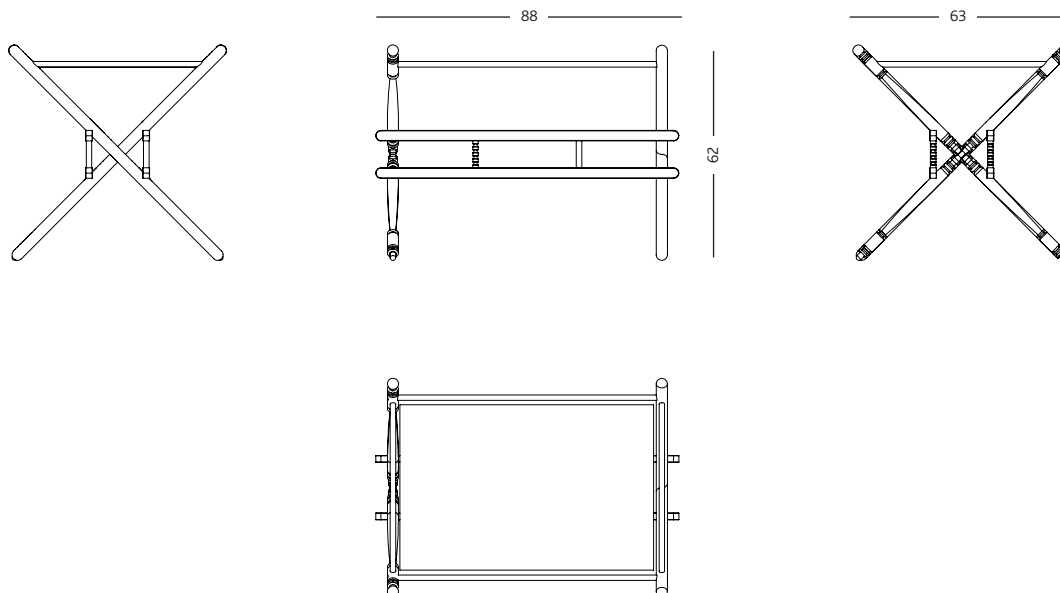

POSTCRAFT COLLECTION

Limited Edition - 8 u + 2 A.P. + 2 Prototypes

WALKING HEN

Aisha Al Sowaidi

Claws in cast brass and hinges in steel - both in a 24 carat gold plated finish. Eggs are in concrete.

8.500€

IS-DHER VASES

H.E. Shk. Hind Majid Al Qassimi

Glazed stoneware in three different finishes: 24 carat gold, platinum and a beige engobe.

8.500€

TAOLA LOW TABLE

Gazzaz Brothers

Legs in solid oak. Tray in woven red ribbon and craft paper.

12.500€