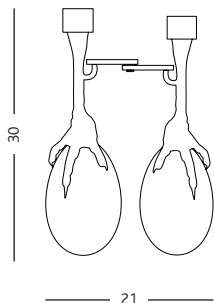

Postcraft Collection
Taola side table

Design by Gazzaz Brothers

Limited Edition of 8 units + 2 Artist proofs + 2 Prototypes.
Solid oak structure with degraded red finish and tray made
with craft paper and red textile ribbon.
88 x 63 x 62 h. cm — 35 x 25 x 24 h. in

Postcraft Collection
Talisman cabinet

Design by Maysam Al Nasser

Limited Edition of 8 units + 2 Artist proofs + 2 Prototypes.
Lacquered white matte MDF containers with three drawers,
all internally laminated in teak wood. Solid teak wood engraving.
200 x 50 x 67 h. cm — 79 x 20 x 26 h. in

POSTCRAFT COLLECTION

Limited Edition - 8 u + 2 A.P. + 2 Prototypes

WALKING HEN

Aisha Al Sowaidi

Claws in cast brass and hinges in steel - both in a 24 carat gold plated finish. Eggs are in concrete.

8.500€