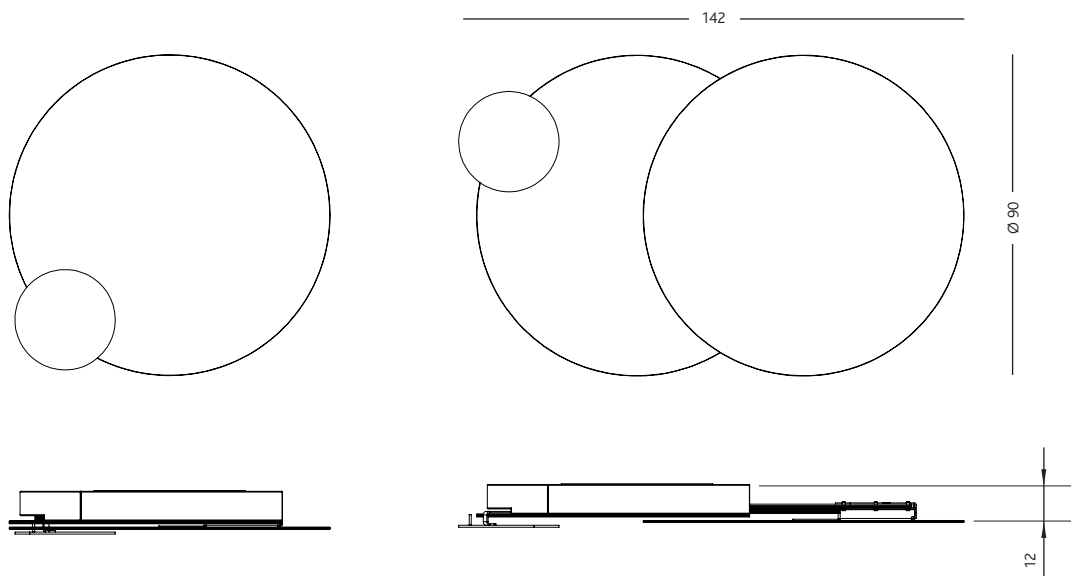

POSTCRAFT COLLECTION

Limited Edition - 8 u + 2 A.P. + 2 Prototypes

LUNAR TALE MIRROR

Loulwa Al Radwan

Mirrors in a blue and grey colour. Disc in gold plated aluminium. Box in black lacquered MDF.
Movement mechanism in steel.

20.000€