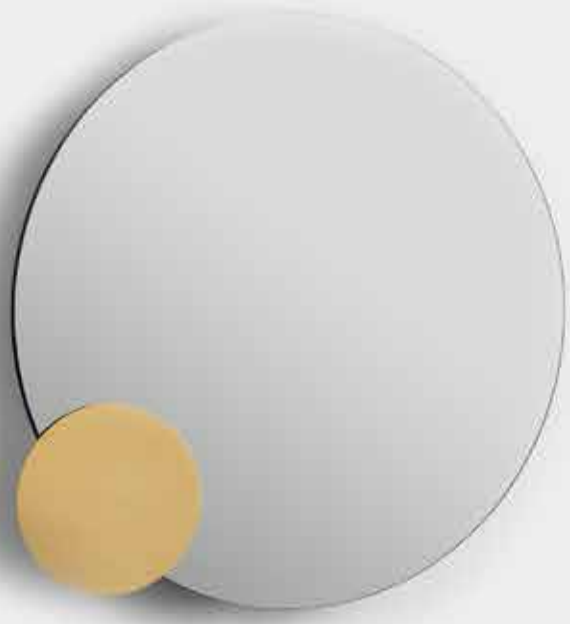

21 x 30 h. cm — 8 x 12 h. in

Postcraft Collection

Is-Dher vase

Design by Hind Bint Majid Al Qassimi

Limited Edition of 8 units + 2 Artist proofs + 2 Prototypes.

24 carat gold plated enamelled ceramic vase,
platinum and a beige engobe.
19 x 18 x 40 h. cm — 5 x 4 x 16 h. in

Postcraft Collection
Lunar Tale mirror

Design by Loulwa Al Radwan

Limited Edition of 8 units + 2 Artist proofs + 2 Prototypes.

Blue and grey mirrors, and a gold plated aluminium disc.
MDF box lacquered in black. Precise movement system
with steel bearings, rack and pinions.
142 x 12 x ø90 h. cm — 56 x 5 x ø35 h. in

Postcraft Collection
Taola side table

Design by Gazzaz Brothers

Limited Edition of 8 units + 2 Artist proofs + 2 Prototypes.
Solid oak structure with degraded red finish and tray made
with craft paper and red textile ribbon.
88 x 63 x 62 h. cm — 35 x 25 x 24 h. in

12.500€

POSTCRAFT COLLECTION

Limited Edition - 8 u + 2 A.P. + 2 Prototypes

LUNAR TALE MIRROR

Loulwa Al Radwan

Mirrors in a blue and grey colour. Disc in gold plated aluminium. Box in black lacquered MDF.
Movement mechanism in steel.