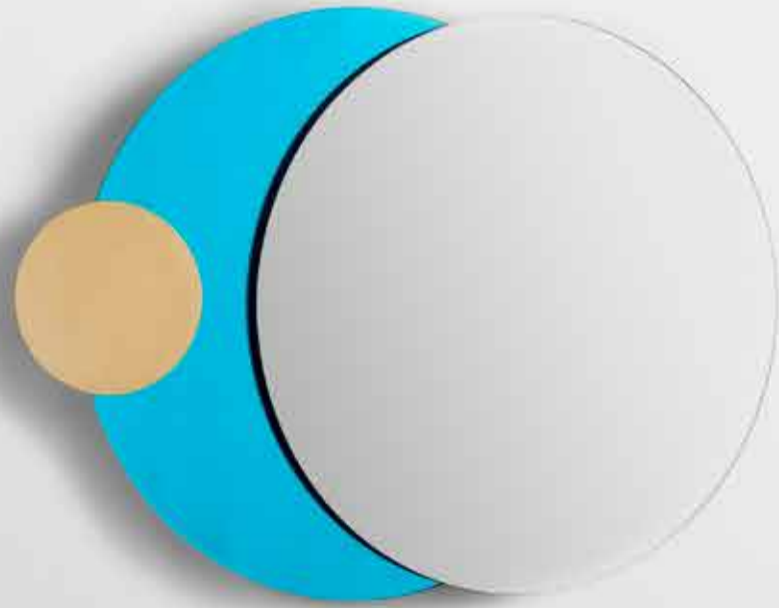

**art
editions**

Postcraft Collection
Walking Hen candleholder

Design by Aisha Al Sowaidi

Limited Edition of 8 units + 2 Artist proof + 2 Prototypes
24 carat gold plated cast brass claws and steel link.

Cement eggs.

21 x 30 h. cm — 8 x 12 h. in

Postcraft Collection

Is-Dher vase

Design by Hind Bint Majid Al Qassimi

Limited Edition of 8 units + 2 Artist proofs + 2 Prototypes.

24 carat gold plated enamelled ceramic vase,
platinum and a beige engobe.
19 x 18 x 40 h. cm — 5 x 4 x 16 h. in

Postcraft Collection
Lunar Tale mirror

Design by Loulwa Al Radwan

Limited Edition of 8 units + 2 Artist proofs + 2 Prototypes.

Blue and grey mirrors, and a gold plated aluminium disc.
MDF box lacquered in black. Precise movement system
with steel bearings, rack and pinions.
142 x 12 x ø90 h. cm — 56 x 5 x ø35 h. in

Postcraft Collection
Taola side table

Design by Gazzaz Brothers

Limited Edition of 8 units + 2 Artist proofs + 2 Prototypes.
Solid oak structure with degraded red finish and tray made
with craft paper and red textile ribbon.
88 x 63 x 62 h. cm — 35 x 25 x 24 h. in