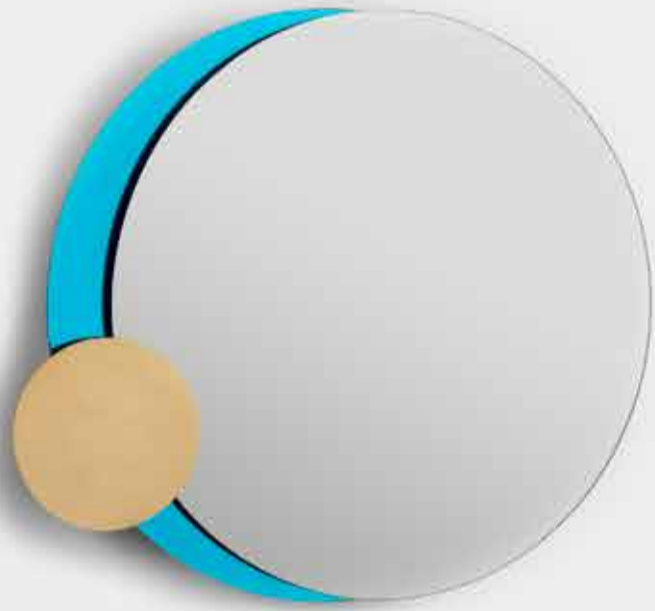

21 x 30 h. cm — 8 x 12 h. in

Postcraft Collection

Is-Dher vase

Design by Hind Bint Majid Al Qassimi

Limited Edition of 8 units + 2 Artist proofs + 2 Prototypes.

24 carat gold plated enamelled ceramic vase,
platinum and a beige engobe.
19 x 18 x 40 h. cm — 5 x 4 x 16 h. in

Postcraft Collection
Lunar Tale mirror

Design by Loulwa Al Radwan

Limited Edition of 8 units + 2 Artist proofs + 2 Prototypes.

Blue and grey mirrors, and a gold plated aluminium disc.
MDF box lacquered in black. Precise movement system
with steel bearings, rack and pinions.
142 x 12 x ø90 h. cm — 56 x 5 x ø35 h. in

Postcraft Collection
Taola side table

Design by Gazzaz Brothers

Limited Edition of 8 units + 2 Artist proofs + 2 Prototypes.
Solid oak structure with degraded red finish and tray made
with craft paper and red textile ribbon.
88 x 63 x 62 h. cm — 35 x 25 x 24 h. in

12.500€

POSTCRAFT COLLECTION

Limited Edition - 8 u + 2 A.P. + 2 Prototypes

LUNAR TALE MIRROR

Loulwa Al Radwan

Mirrors in a blue and grey colour. Disc in gold plated aluminium. Box in black lacquered MDF.
Movement mechanism in steel.