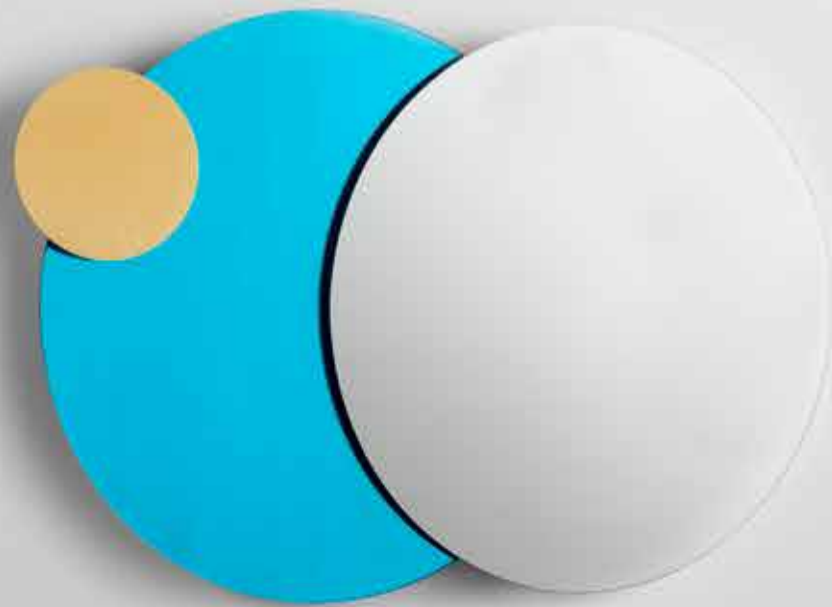

21 x 30 h. cm — 8 x 12 h. in

Postcraft Collection

Is-Dher vase

Design by Hind Bint Majid Al Qassimi

Limited Edition of 8 units + 2 Artist proofs + 2 Prototypes.

24 carat gold plated enamelled ceramic vase,
platinum and a beige engobe.
19 x 18 x 40 h. cm — 5 x 4 x 16 h. in

Postcraft Collection
Lunar Tale mirror

Design by Loulwa Al Radwan

Limited Edition of 8 units + 2 Artist proofs + 2 Prototypes.

Blue and grey mirrors, and a gold plated aluminium disc.
MDF box lacquered in black. Precise movement system
with steel bearings, rack and pinions.
142 x 12 x ø90 h. cm — 56 x 5 x ø35 h. in

Postcraft Collection
Taola side table

Design by Gazzaz Brothers

Limited Edition of 8 units + 2 Artist proofs + 2 Prototypes.
Solid oak structure with degraded red finish and tray made
with craft paper and red textile ribbon.
88 x 63 x 62 h. cm — 35 x 25 x 24 h. in

12.500€

POSTCRAFT COLLECTION

Limited Edition - 8 u + 2 A.P. + 2 Prototypes

LUNAR TALE MIRROR

Loulwa Al Radwan

Mirrors in a blue and grey colour. Disc in gold plated aluminium. Box in black lacquered MDF.
Movement mechanism in steel.